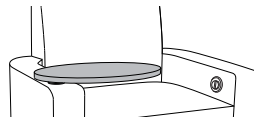

Sassari Collection

SSRMXXXX

Back Style

J
Square Back

K
Flared Back

Arm Cap Option

A
With Arm Cap

B
Without Arm Cap

Tablet Option

1
With Tablet Table on Right Arm

2
Without Tablet Table

3
With Tablet Table on Left Arm

Cup Holder Option

***A**
With Cup Holder on Left Arm

B
Without Cup Holder

***C**
With Cup Holder on Right Arm

* Arm width / Overall width dimension will increase.

Tablet Table and Cup Holder cannot be placed in the same arm.