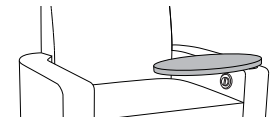

Sassari Collection

SSRMXXXX

Back Style

J
Square Back

K
Flared Back

Arm Cap Option

A
With Arm Cap

B
Without Arm Cap

Tablet Option

1
With Tablet Table on Right Arm

2
Without Tablet Table

3
With Tablet Table on Left Arm

Cup Holder Option

***A**
With Cup Holder on Left Arm

B
Without Cup Holder

***C**
With Cup Holder on Right Arm

* Arm width / Overall width dimension will increase.

Tablet Table and Cup Holder cannot be placed in the same arm.