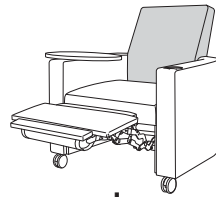

Sassari Collection

SSRMXXXX

Back Style

J
Square Back

K
Flared Back

Arm Cap Option

A
With Arm Cap

B
Without Arm Cap

Tablet Option

1
With Tablet Table on Right Arm

2
Without Tablet Table

3
With Tablet Table on Left Arm

Cup Holder Option

***A**
With Cup Holder on Left Arm

B
Without Cup Holder

***C**
With Cup Holder on Right Arm

* Arm width / Overall width dimension will increase.

Tablet Table and Cup Holder cannot be placed in the same arm.