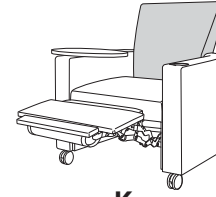

Sassari Collection

SSRMXXXX

Back Style

J
Square Back

K
Flared Back

Arm Cap Option

A
With Arm Cap

B
Without Arm Cap

Tablet Option

1
With Tablet Table on Right Arm

2
Without Tablet Table

3
With Tablet Table on Left Arm

Cup Holder Option

***A**
With Cup Holder on Left Arm

B
Without Cup Holder

***C**
With Cup Holder on Right Arm

* Arm width / Overall width dimension will increase.

Tablet Table and Cup Holder cannot be placed in the same arm.