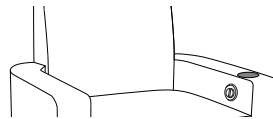

Sassari Collection

SSRMXXXX

Back Style

J
Square Back

K
Flared Back

Arm Cap Option

A
With Arm Cap

B
Without Arm Cap

Tablet Option

1
With Tablet Table on Right Arm

2
Without Tablet Table

3
With Tablet Table on Left Arm

Cup Holder Option

***A**
With Cup Holder on Left Arm

B
Without Cup Holder

***C**
With Cup Holder on Right Arm

* Arm width / Overall width dimension will increase.

Tablet Table and Cup Holder cannot be placed in the same arm.