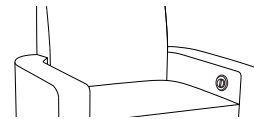

Sassari Collection

SSRMXXXX

Back Style

J
Square Back

K
Flared Back

Arm Cap Option

A
With Arm Cap

B
Without Arm Cap

Tablet Option

1
With Tablet Table on Right Arm

2
Without Tablet Table

3
With Tablet Table on Left Arm

Cup Holder Option

***A**
With Cup Holder on Left Arm

B
Without Cup Holder

***C**
With Cup Holder on Right Arm

* Arm width / Overall width dimension will increase.

Tablet Table and Cup Holder cannot be placed in the same arm.