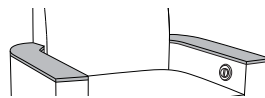

Sassari Collection

SSRMXXXX

Back Style

J
Square Back

K
Flared Back

Arm Cap Option

A
With Arm Cap

B
Without Arm Cap

Tablet Option

1
With Tablet Table on Right Arm

2
Without Tablet Table

3
With Tablet Table on Left Arm

Cup Holder Option

***A**
With Cup Holder on Left Arm

B
Without Cup Holder

***C**
With Cup Holder on Right Arm

* Arm width / Overall width dimension will increase.

Tablet Table and Cup Holder cannot be placed in the same arm.